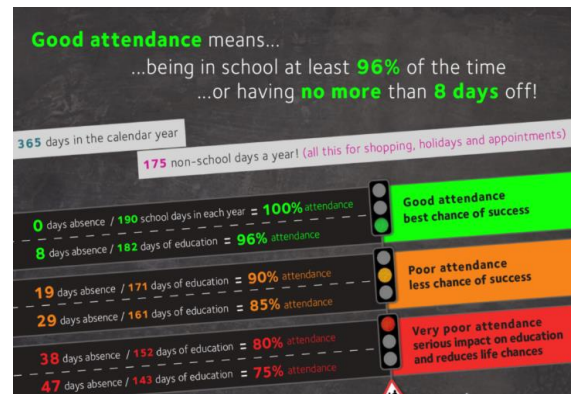

2nd December 2022

School news

Attendance

Whole school attendance for this week has been **93%**. We have had a large amount of illness again this week so the figure is very low again, although slightly better than the last two weeks. The school year so far is **94.5%**, which is below the national average so we need to keep working together to improve it.

This week's top three classes for attendance were:

- Dahl Class
- McKee Class
- Donaldson Class

The highest attending class wins extra playtime!

Collecting children from school

It is essential that you let school know if anyone other than the usual adult will be collecting your child from school. We will not release a child to an adult other than their usual collecting person unless we have been told by you. Another parent telling us they are collecting your child is not adequate, even if we know them.